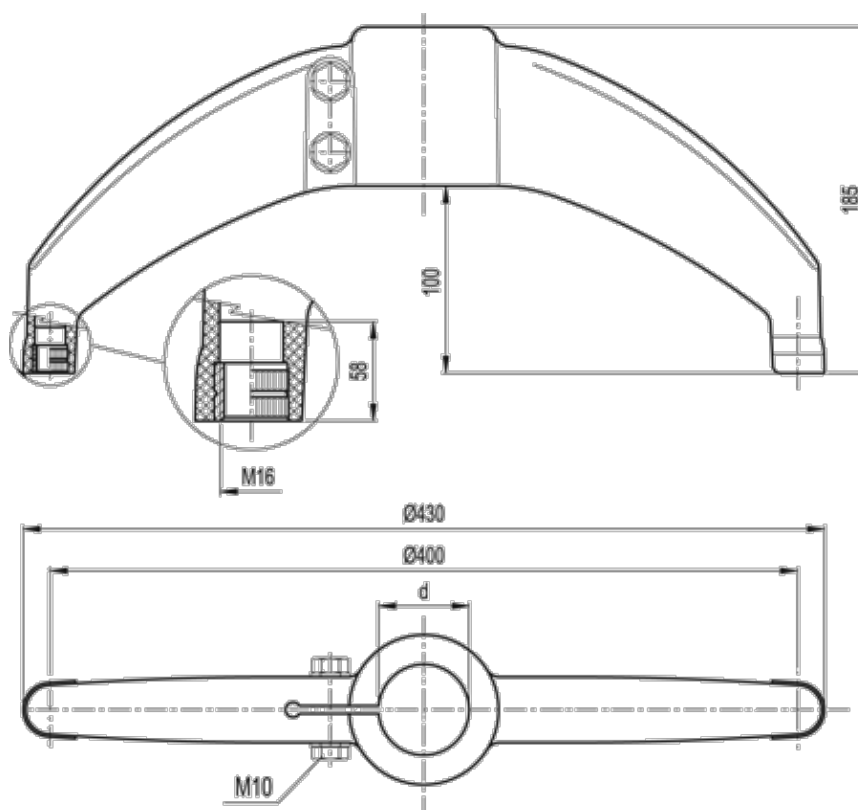

Data Sheet

Article number: 2310419635
Description: E+G Support base
BAS2-48-SST

Measures

d (inch) = 1 1/2 Gas

d mm = 48.3

Weight (g) = 670